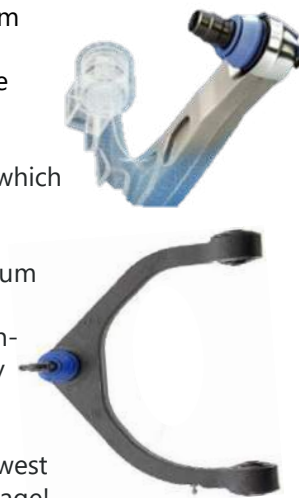

confidenceplus

Certified Service Centers

By joining the Confidence Plus program, you are part of the nation's largest automotive repair warranty network with the 24 Month/24,000 Mile Limited Parts & Labor Warranty. This "customer care safety net" is designed to create loyalty with current customers and to draw in new customer by referrals.

Build Your Business

UPCOMING TRADE SHOWS

Talk the latest trends and products of the Automotive Industry presented by the Industry Leading Brands! **Over 50 Manufacturers represented!** Food and beverages served all evening! More than 50 manufacturers will be present with new products, contests, door prizes and more!

Over $5,000 in GIFT CARDS and PRIZES will be given away! Scan the QR Code to Register!

Wednesday, May 15th
6:00pm – 8:00pm

Thursday, May 16th
6:00pm – 8:00pm

SCAN ME

210 Jumping Brook Road,
Neptune, NJ 07753

SCAN ME

1160 1st Ave.,
King of Prussia,
PA 19406